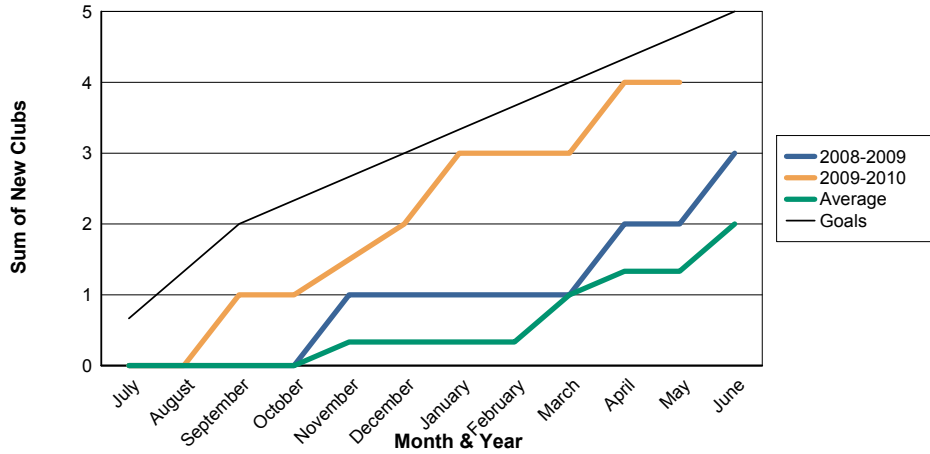

3 Year Comparisons for GMT Constitutional Area 3

By GMT District

As of May 2010

Sum of New Clubs/ Month & Year

For District E 3

Sum of Dropped Clubs/ Month & Year

For District E 3

Sum of Net Clubs/ Month & Year