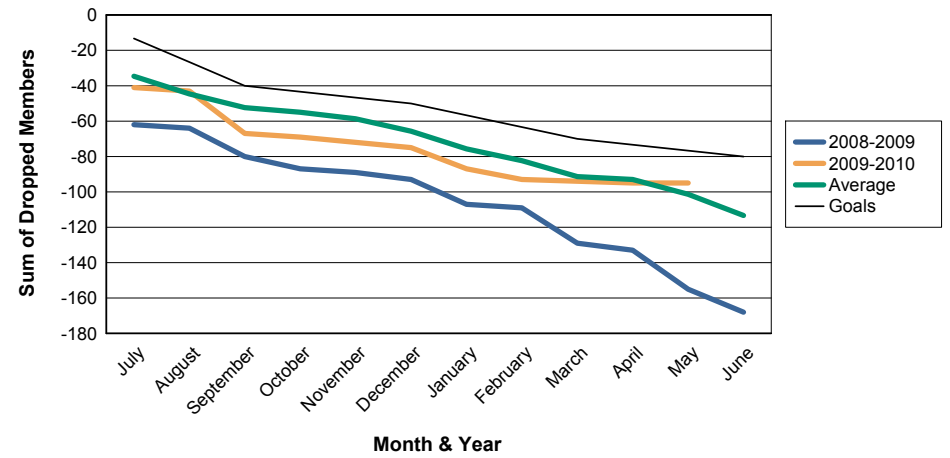

Sum of Dropped Members/ Month & Year

For District E 3