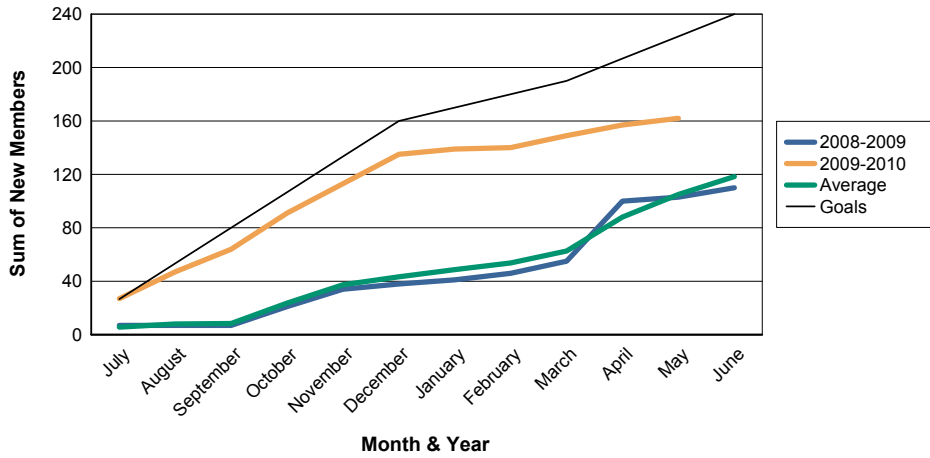

For District E 3

Sum of Charter Members/ Month & Year

For District E 3

3 Year Comparisons for GMT Constitutional Area 3

By GMT District

As of May 2010

Sum of New Members/ Month & Year

For District E 3

Sum of Dropped Members/ Month & Year

For District E 3

Sum of Net Members/ Month & Year

For District E 3