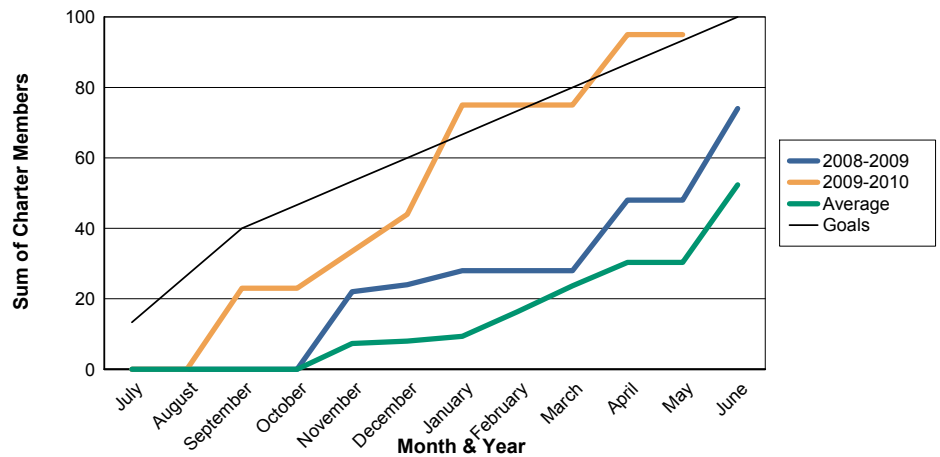

3 Year Comparisons for GMT Constitutional Area 3

By GMT District

As of May 2010

Sum of New Clubs/ Month & Year

For District E 3

Sum of Dropped Clubs/ Month & Year

For District E 3

Sum of Net Clubs/ Month & Year

For District E 3

Sum of Charter Members/ Month & Year

For District E 3

3 Year Comparisons for GMT Constitutional Area 3

By GMT District

As of May 2010

Sum of New Members/ Month & Year

For District E 3