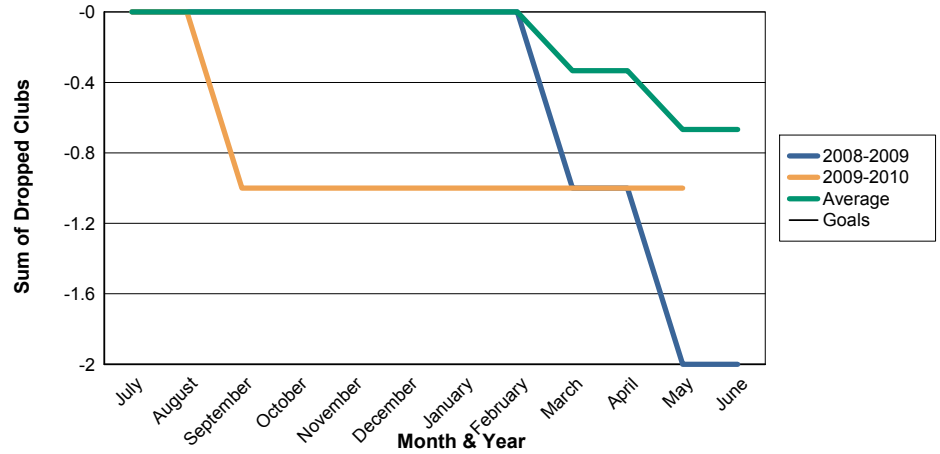

3 Year Comparisons for GMT Constitutional Area 3

By GMT District

As of May 2010

Sum of New Clubs/ Month & Year

For District E 3

Sum of Dropped Clubs/ Month & Year

For District E 3

Sum of Net Clubs/ Month & Year