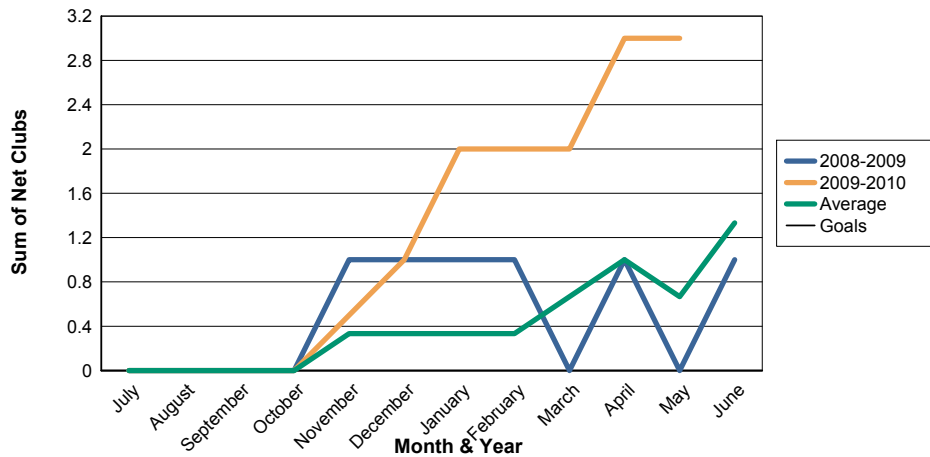

Sum of Net Clubs/ Month & Year

For District E 3